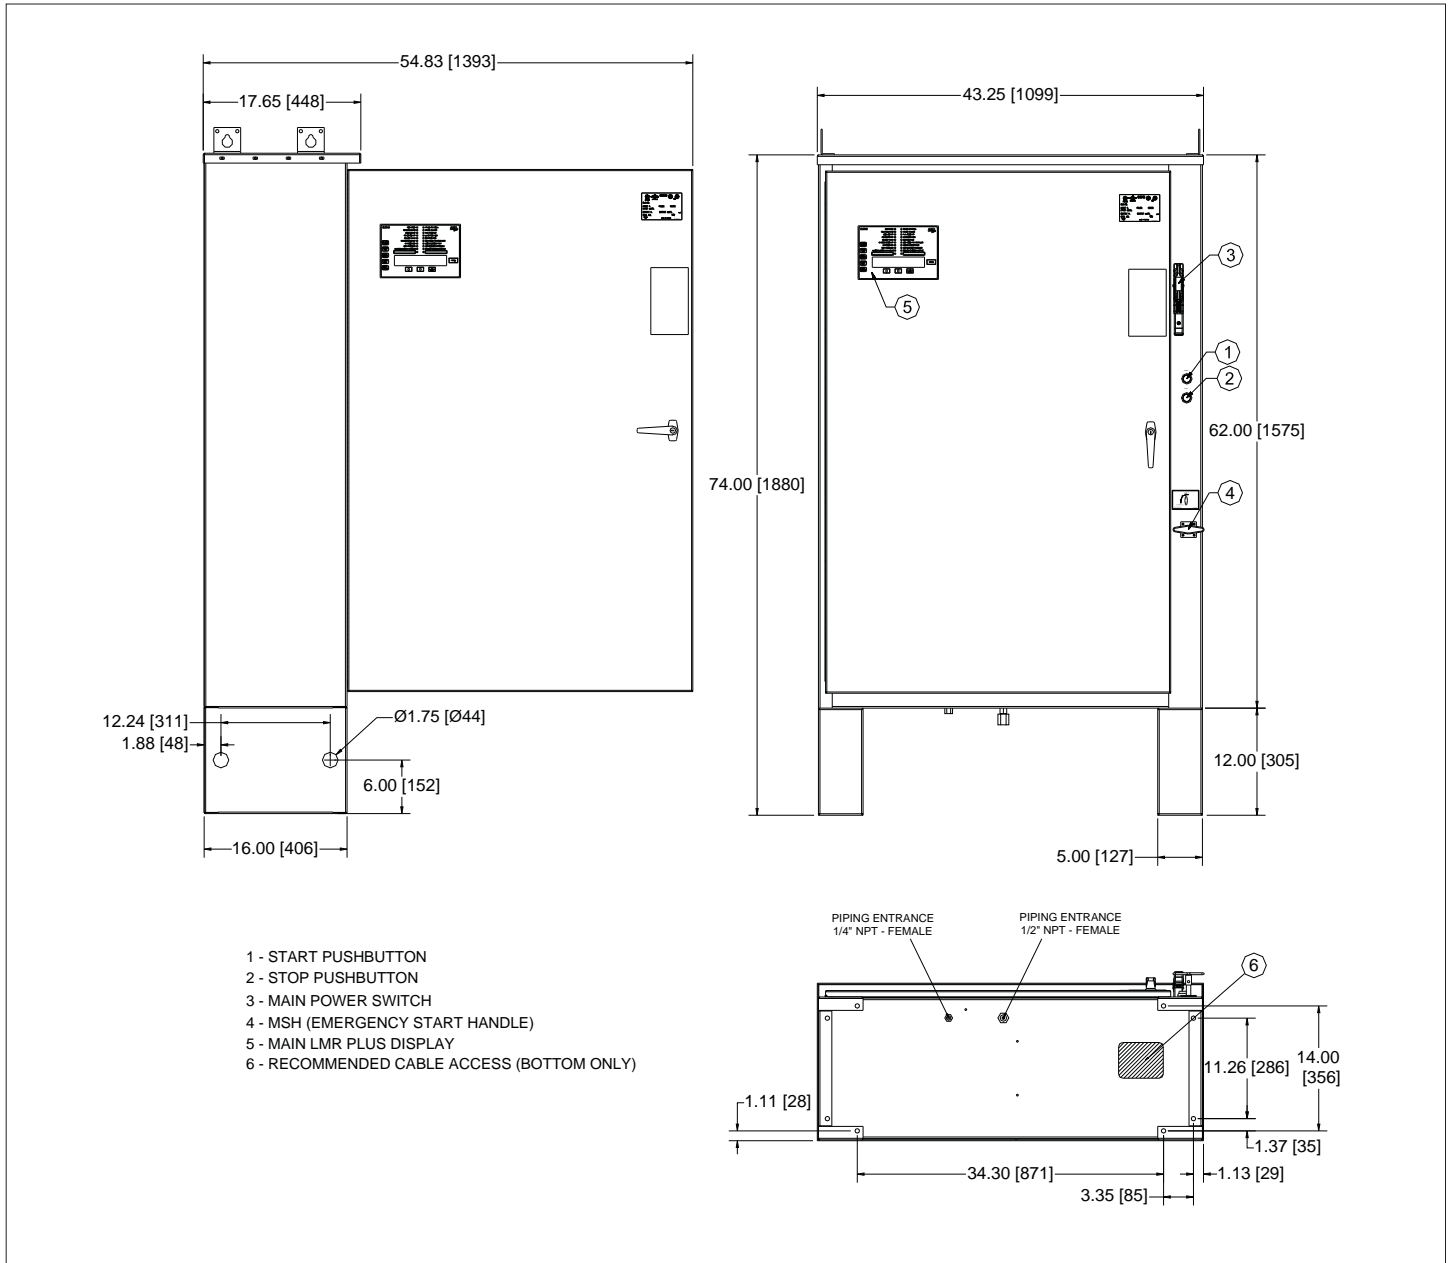

Dimensions

Standard Enclosure - Type NEMA 2, 3R, 4, 4X, 12

Motor Hp	Line Voltage	Withstand Rating			Approx. Weight Lbs. (Kg)
		Standard	Intermediate	High	
50 - 150	200 - 208V	100,000	Consult Factory	Consult Factory	655 (296)
60 - 200	220 - 240V				
100 - 300	380 - 415V *				
125 - 400	440 - 480V				
125 - 400	550 - 600V	25,000	35,000		

* Coils available: 380V-50Hz, 380V-60Hz, 415V-50Hz, 415V-60Hz

NOTES:

1. All enclosures finished in FirePump red.
2. Cable Entrance bottom only.
3. Standard Enclosure type NEMA 2.